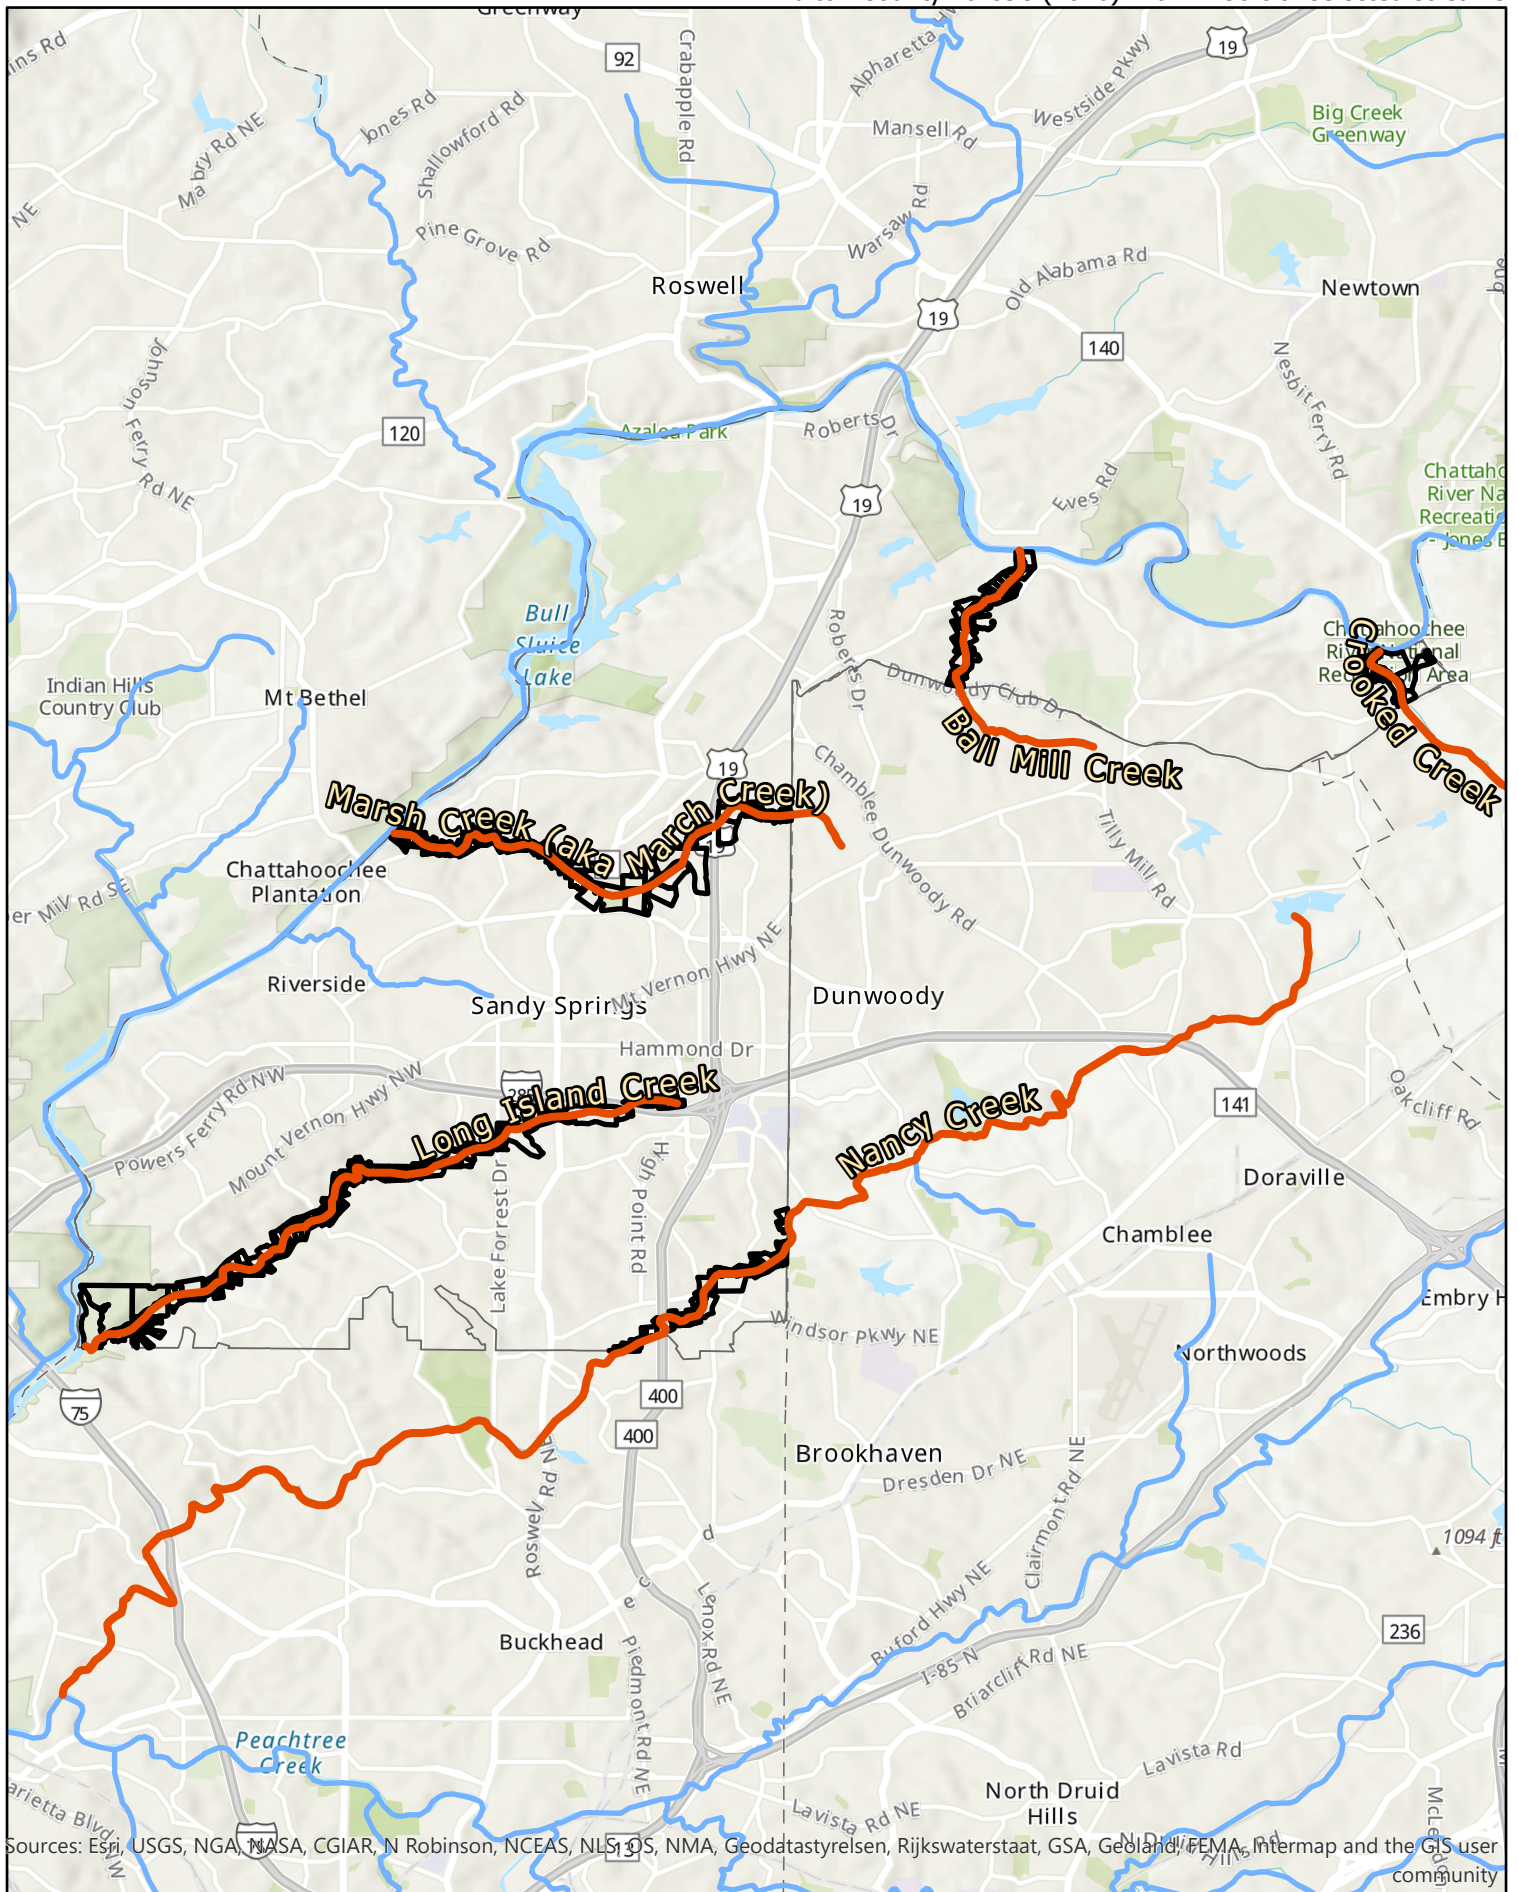

Stream Walk Parcels

Fulton County Parcels (2016) within 150ft of selected streams

Sources: Esri, USGS, NGA, NASA, CGIAR, N Robinson, NCEAS, NLS, US, NMA, Geodatastyrelsen, Rijkswaterstaat, GSA, Geoland, FEMA, Intermap and the GIS user community