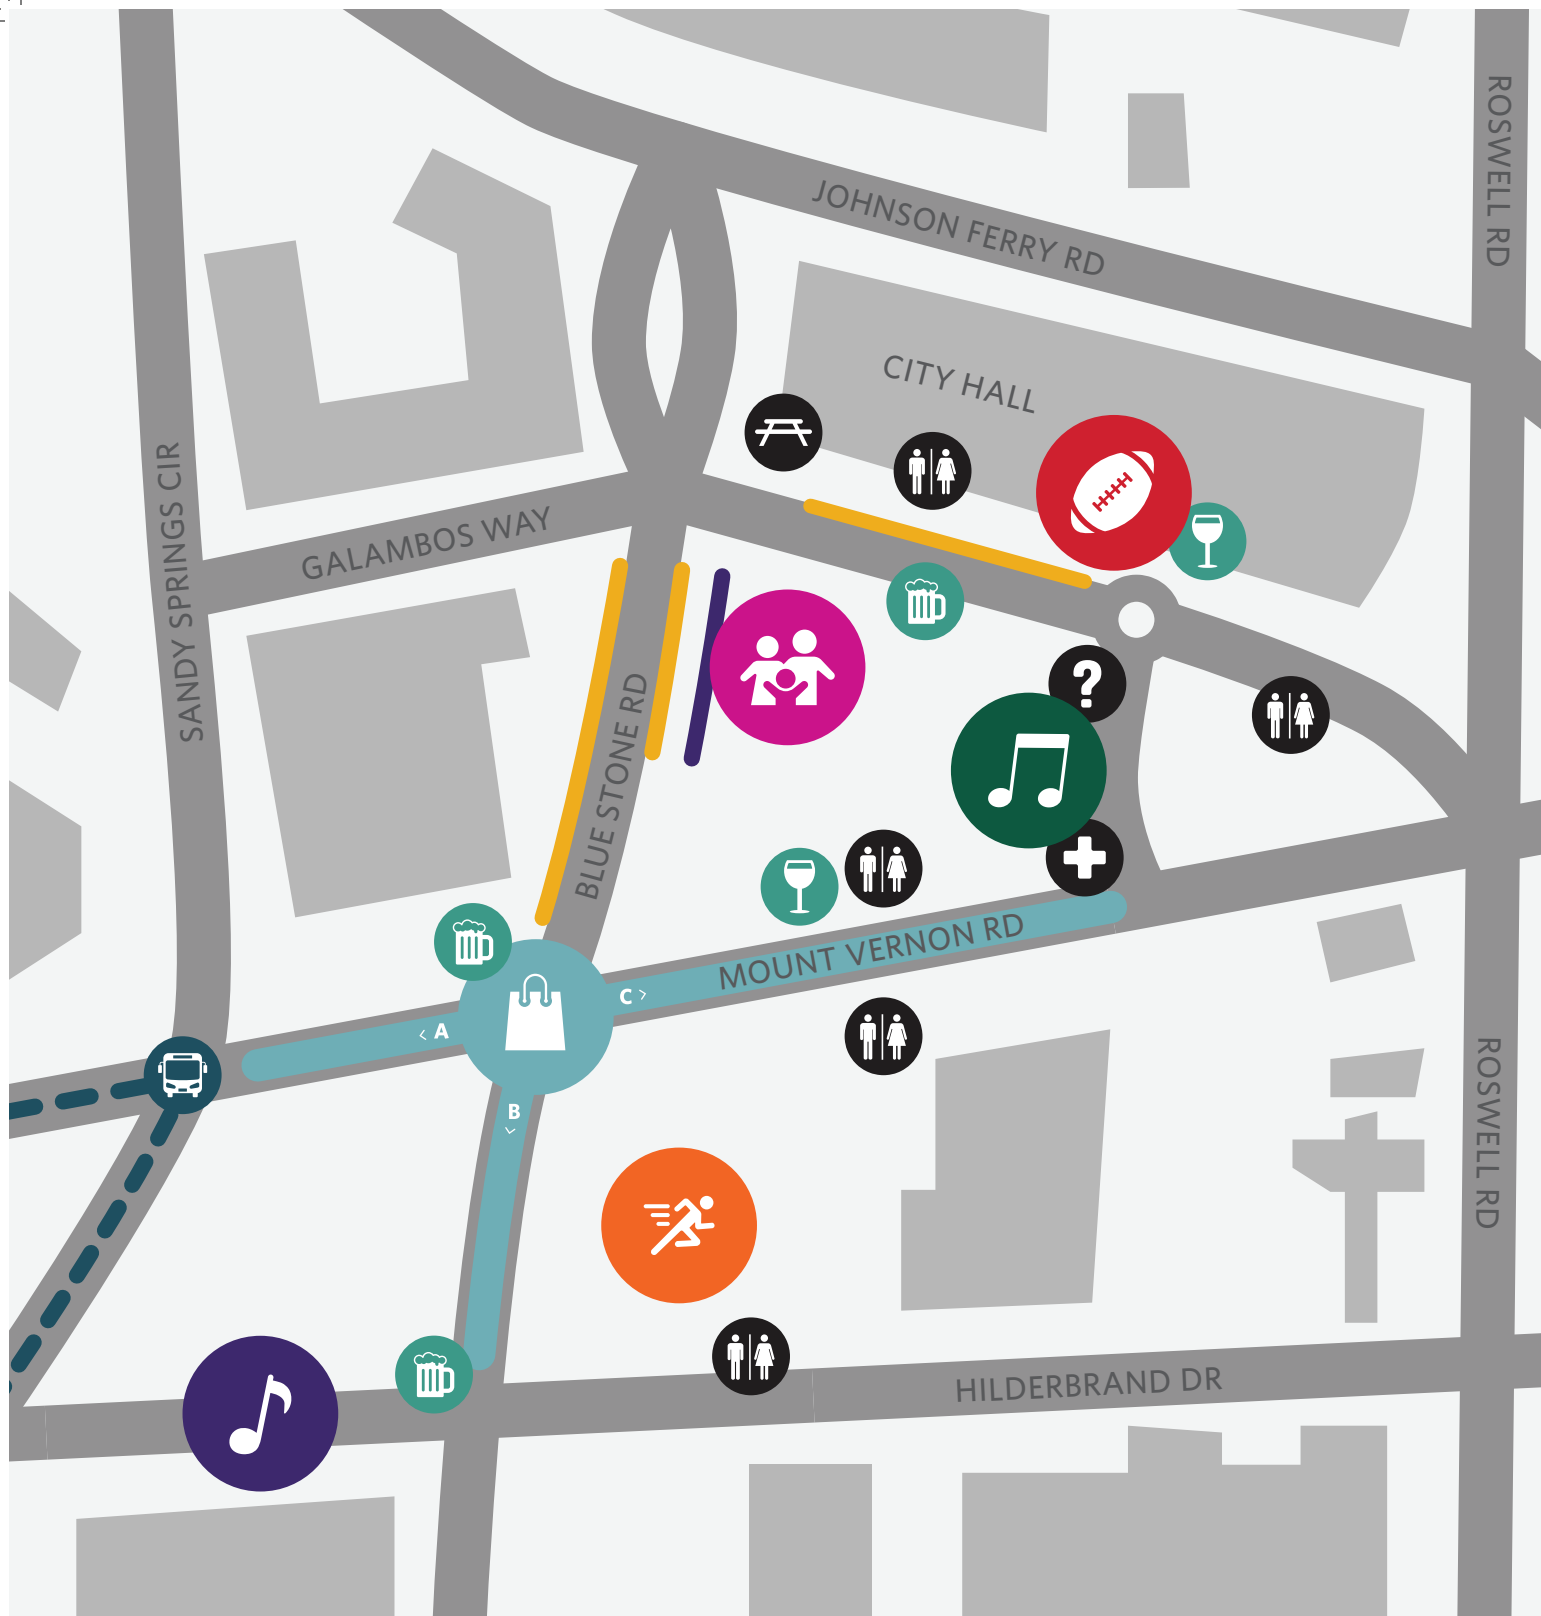

- 1:00 PM Sailing to Denver String Band
- 2:00 PM The Platonics
- 3:15 PM Run Katie Run
- 4:30 PM Smokey Jones and the 3 Dollar Pistols
- 6:00 PM The Foozer Experience (Weezer)
- 7:30 PM The Foozer Experience (Foo Fighters)

CITY GREEN STAGE

- 2:30 PM Edgewood Heavy
- 4:00 PM Ray Howard Band's Tribute to Earth, Wind & Fire
- 5:30 PM Sami Automatic
- 7:00 PM **Billy Allen + The Pollies**
- 8:30 PM **Spin Doctors**

FESTIVAL SPONSORS

SANDY SPRINGS
GEORGIA

MAIN STAGE SUPPORTING SPONSOR

ON-SITE SPONSORS

KIDS ZONE SUPPORTING SPONSOR

2024 MAP & SCHEDULE

Friday, Sept 27
Saturday, Sept 28

SANDYSPRINGSGA.GOV/BLUESTONE

FOR THE SCHEDULE OF LIVING STATUES, BREAK DANCERS, CHALK ARTISTS, & OTHER STREET PERFORMERS, VISIT:
SANDYSPRINGSGA.GOV/BLUESTONE

MAP KEY

-  SPORTS ZONE
-  KIDS ZONE (CLOSES AT 8PM)
-  CITY GREEN STAGE
-  SOUTH STAGE
-  FAMILY STAGE
-  EMERGING ARTISTS
-  ARTIST MARKET
-  SHUTTLE STOP
-  SHUTTLE ROUTE
-  FOOD TRUCKS
-  DRINK TICKETS + BAR
-  BAR ONLY